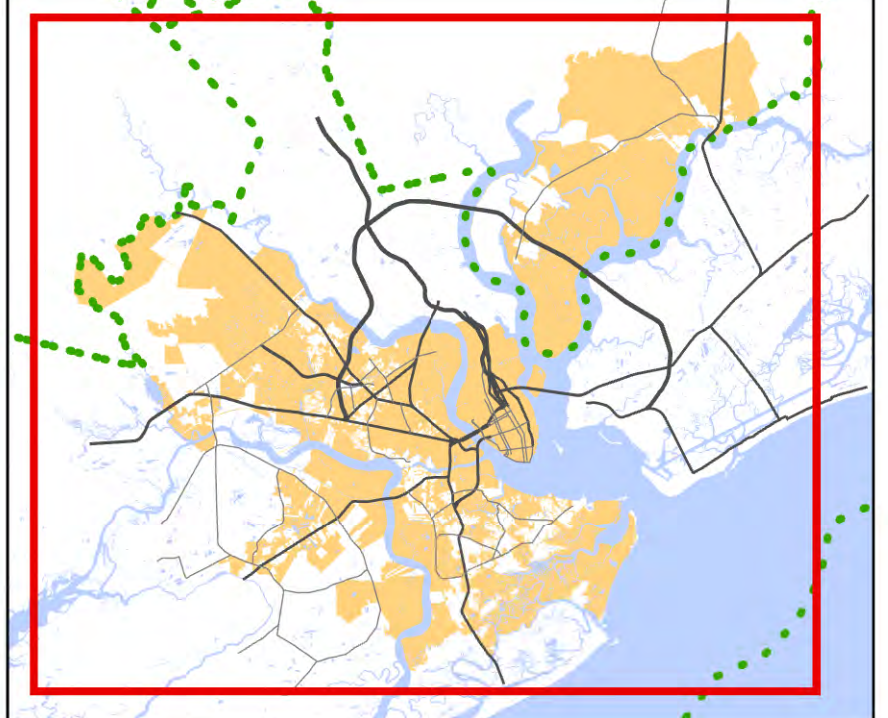

Parks in the City of Charleston

1:43,200

Map created 6/7/2024