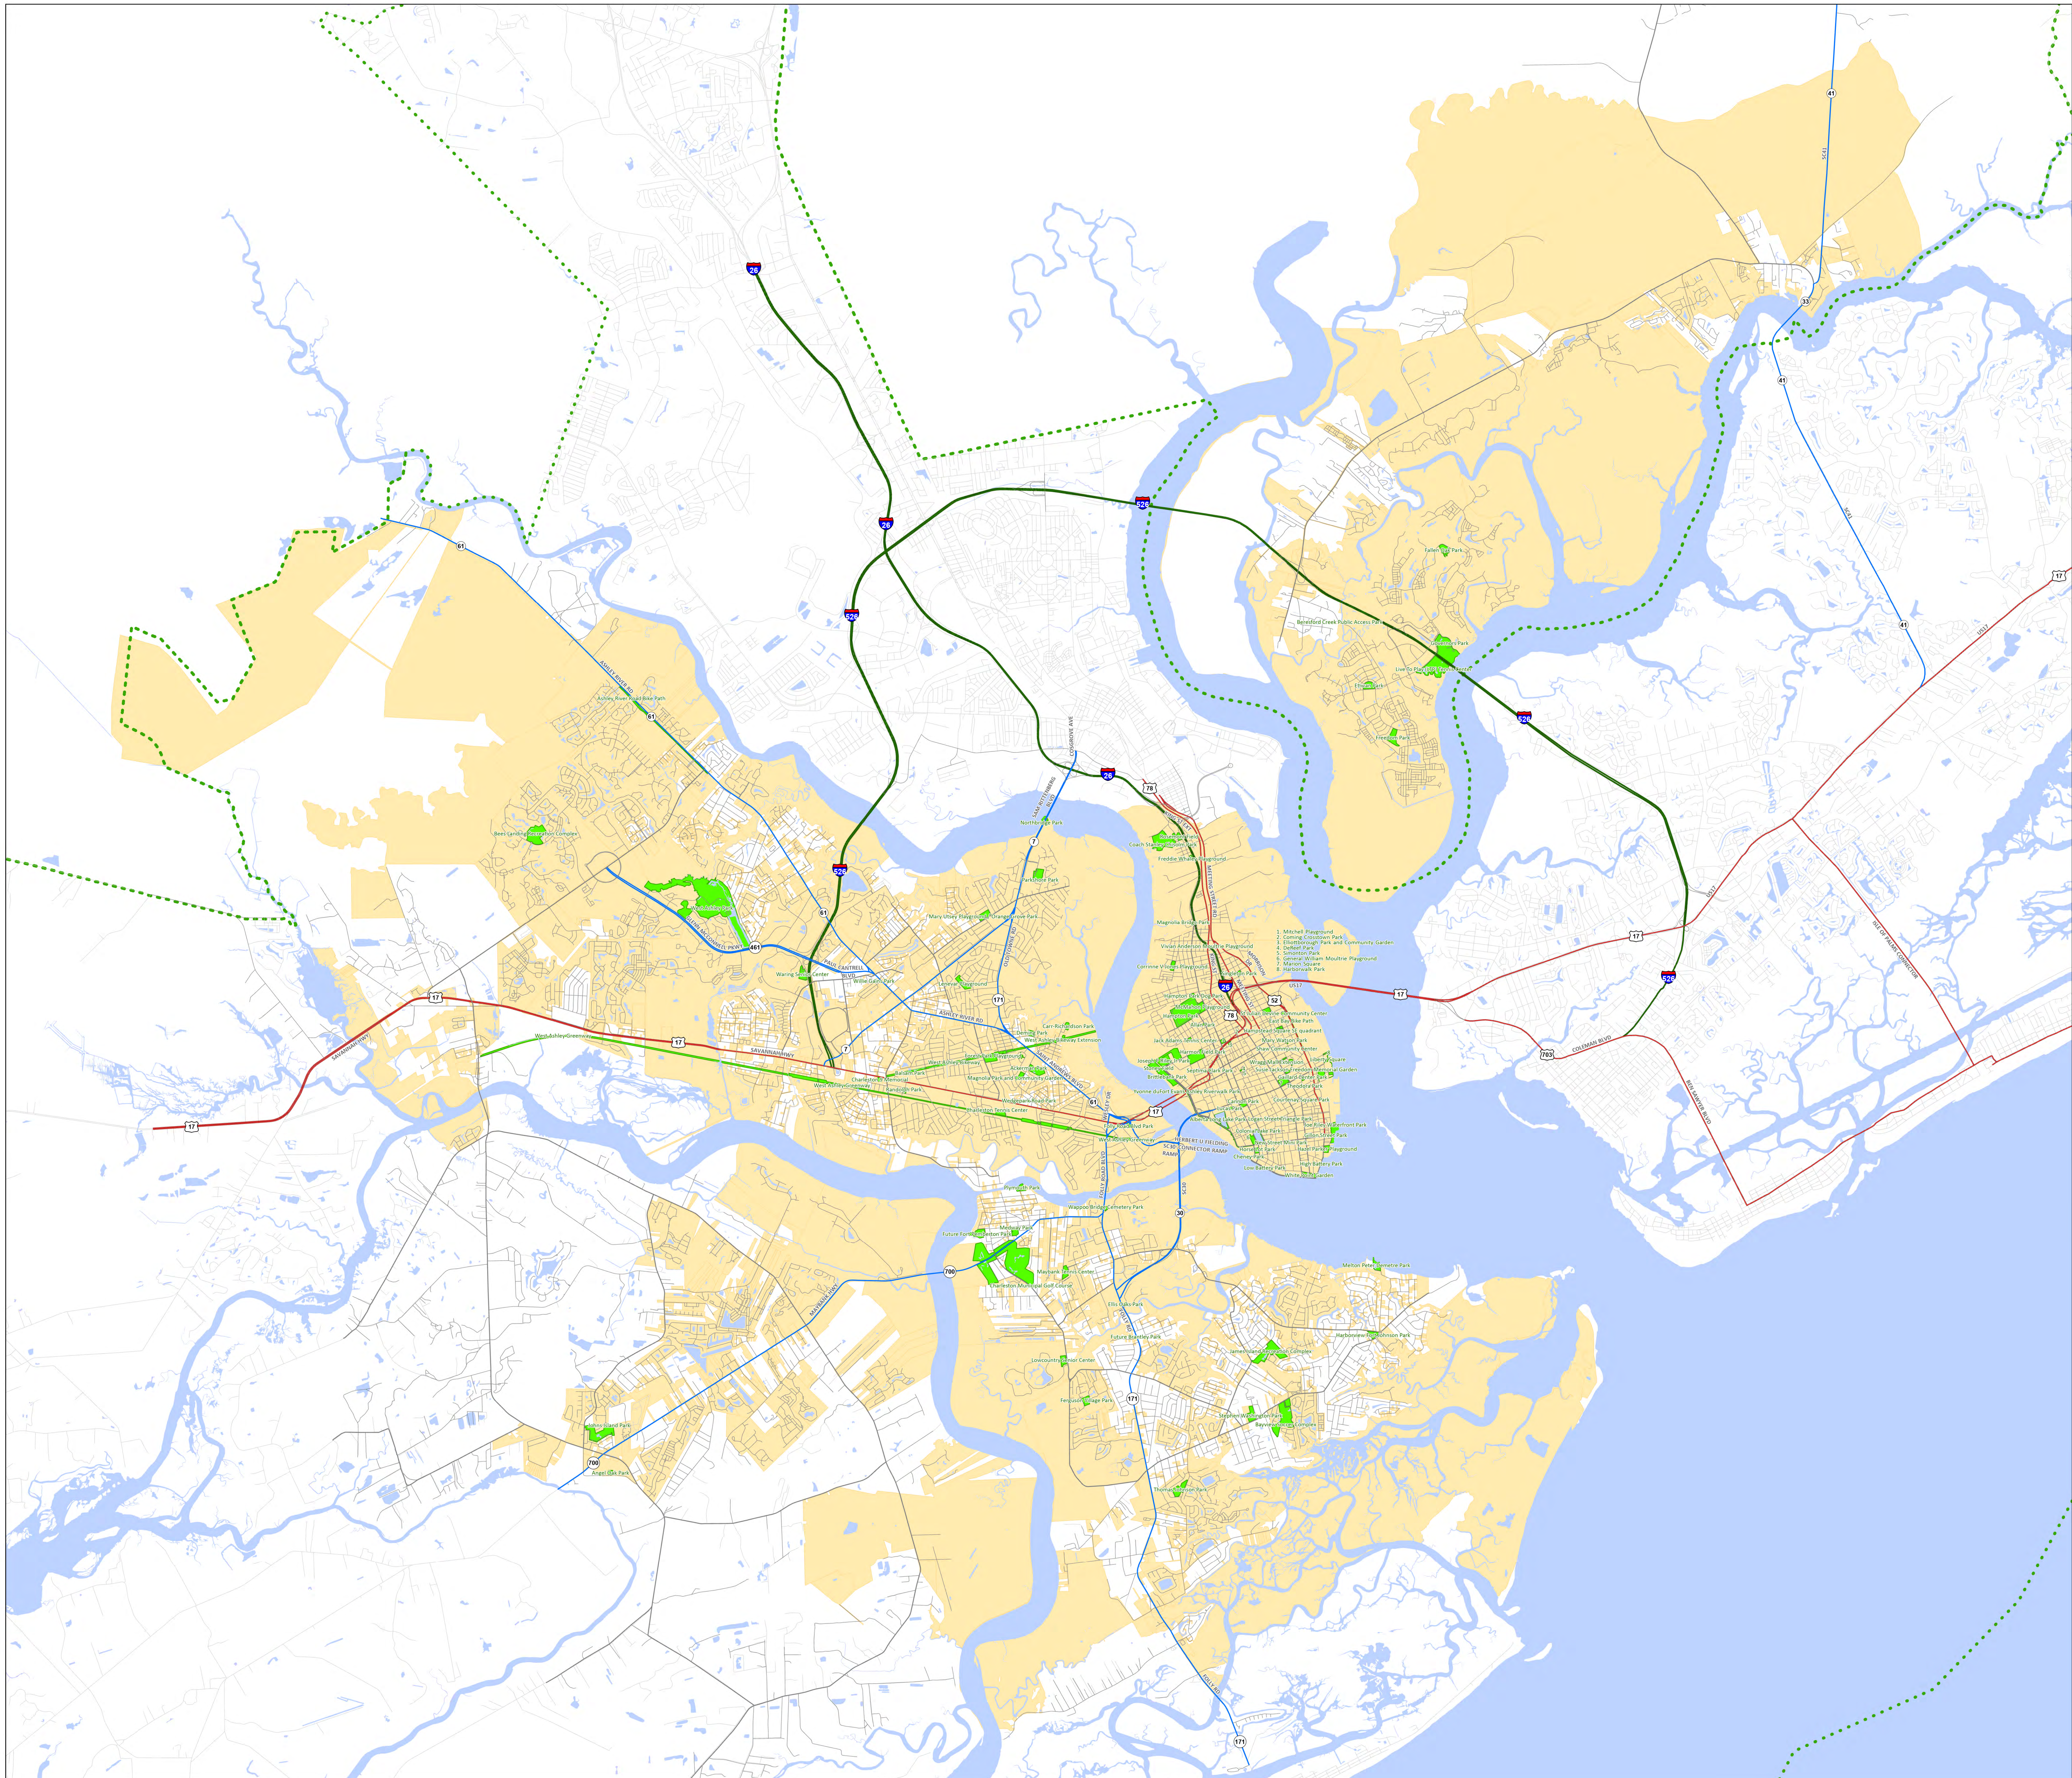

Parks in the City of Charleston

1:43,200

Map created 6/7/2024