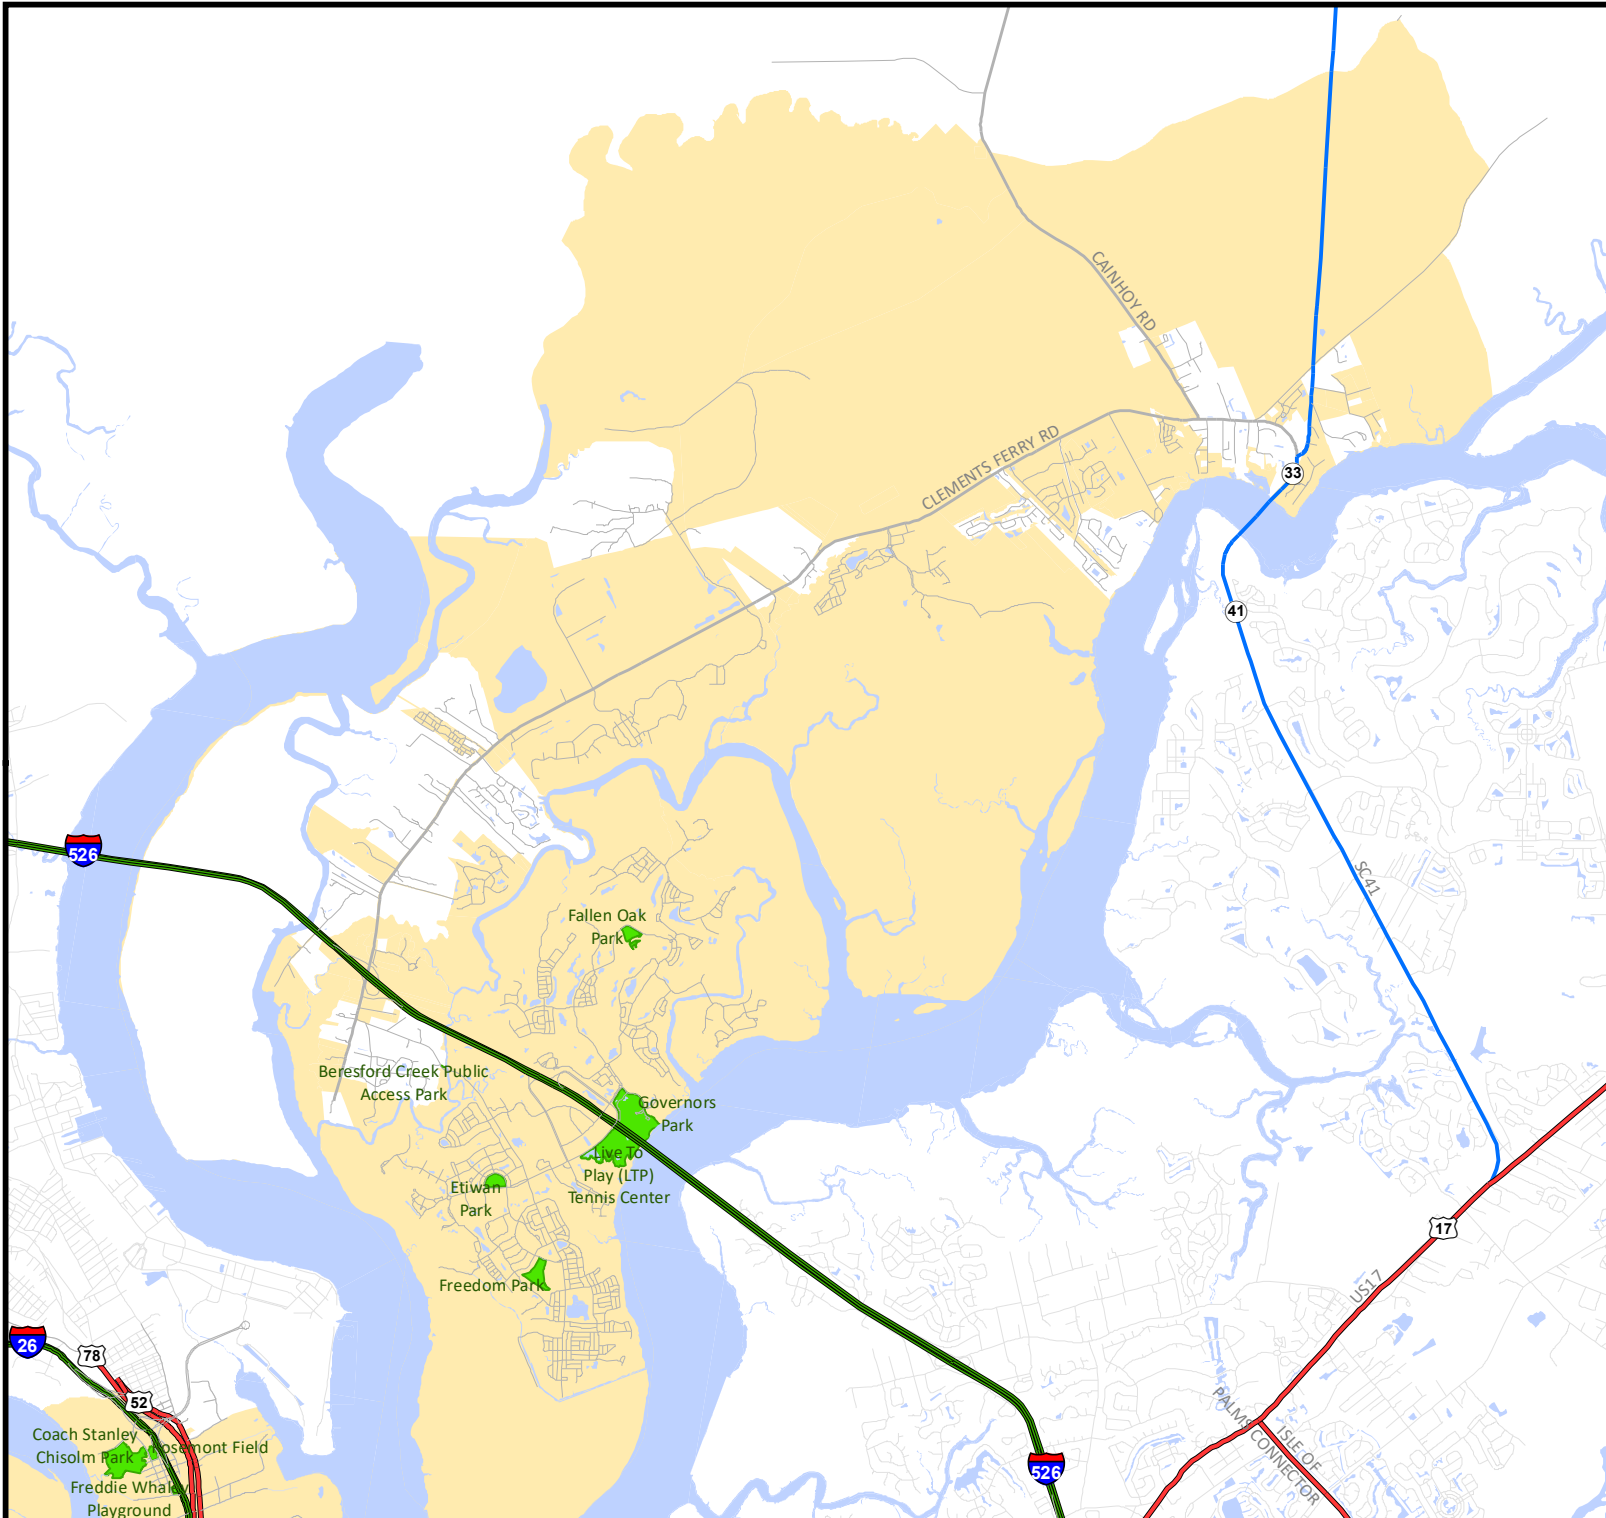

Parks in the City of Charleston

Berkeley County Area

- Interstates
- US Highways
- State Highways
- Collector roads
- Streets
- Pedestrian street
- Charleston County streets
- Water
- Parks & Recreation Facilities
- City of Charleston